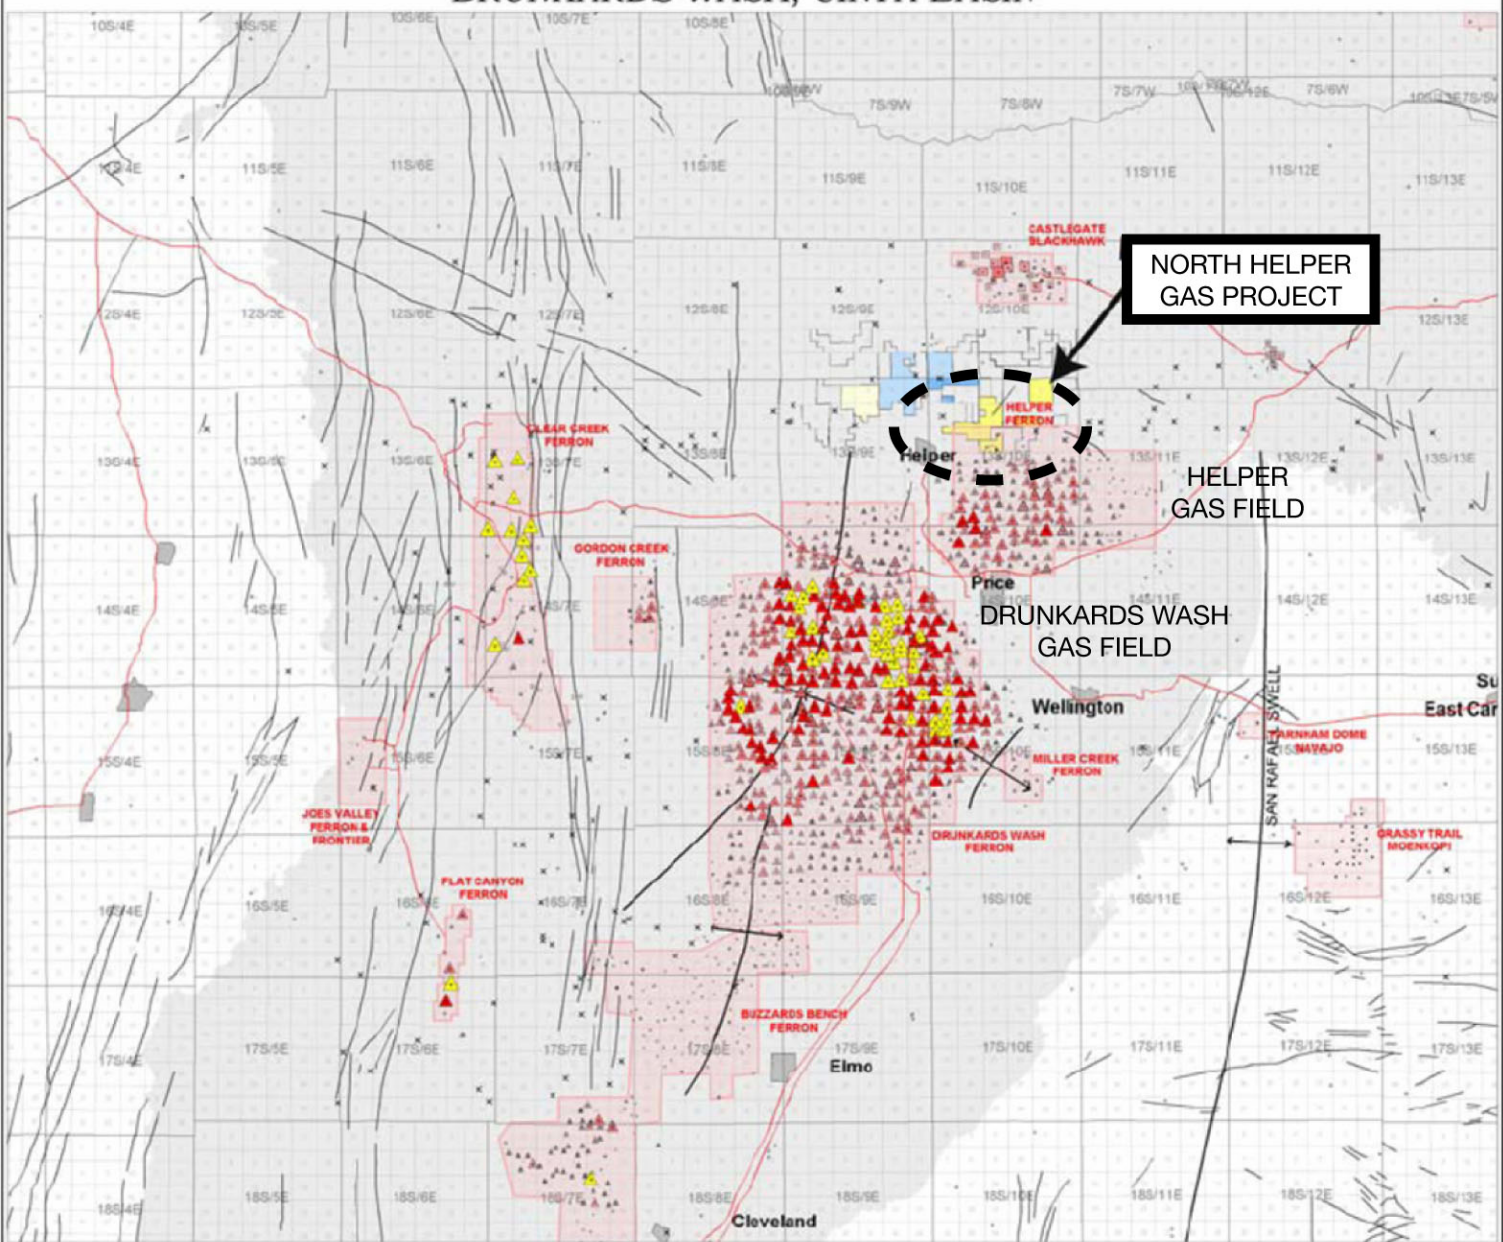

DRUNKARDS WASH, UINTA BASIN

NORTH HELPER GAS PROJECT

HELPER GAS FIELD

DRUNKARDS WASH GAS FIELD

BLACKHAWK CUM GAS (MCF)

FERRON CUM GAS (BCF)

HELPER ACREAGE

PIPELINES

FALLTS

TERTIARY DIKES